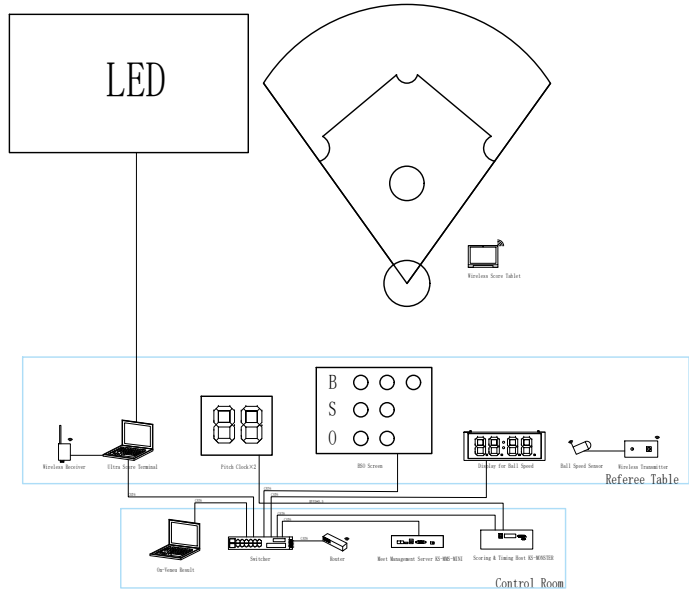

BASEBALL SCORING & TIMING SYSTEM