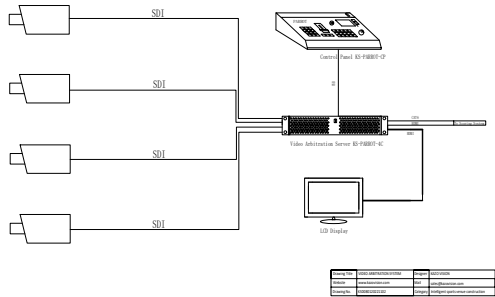

VIDEO ARBITRATION SYSTEM